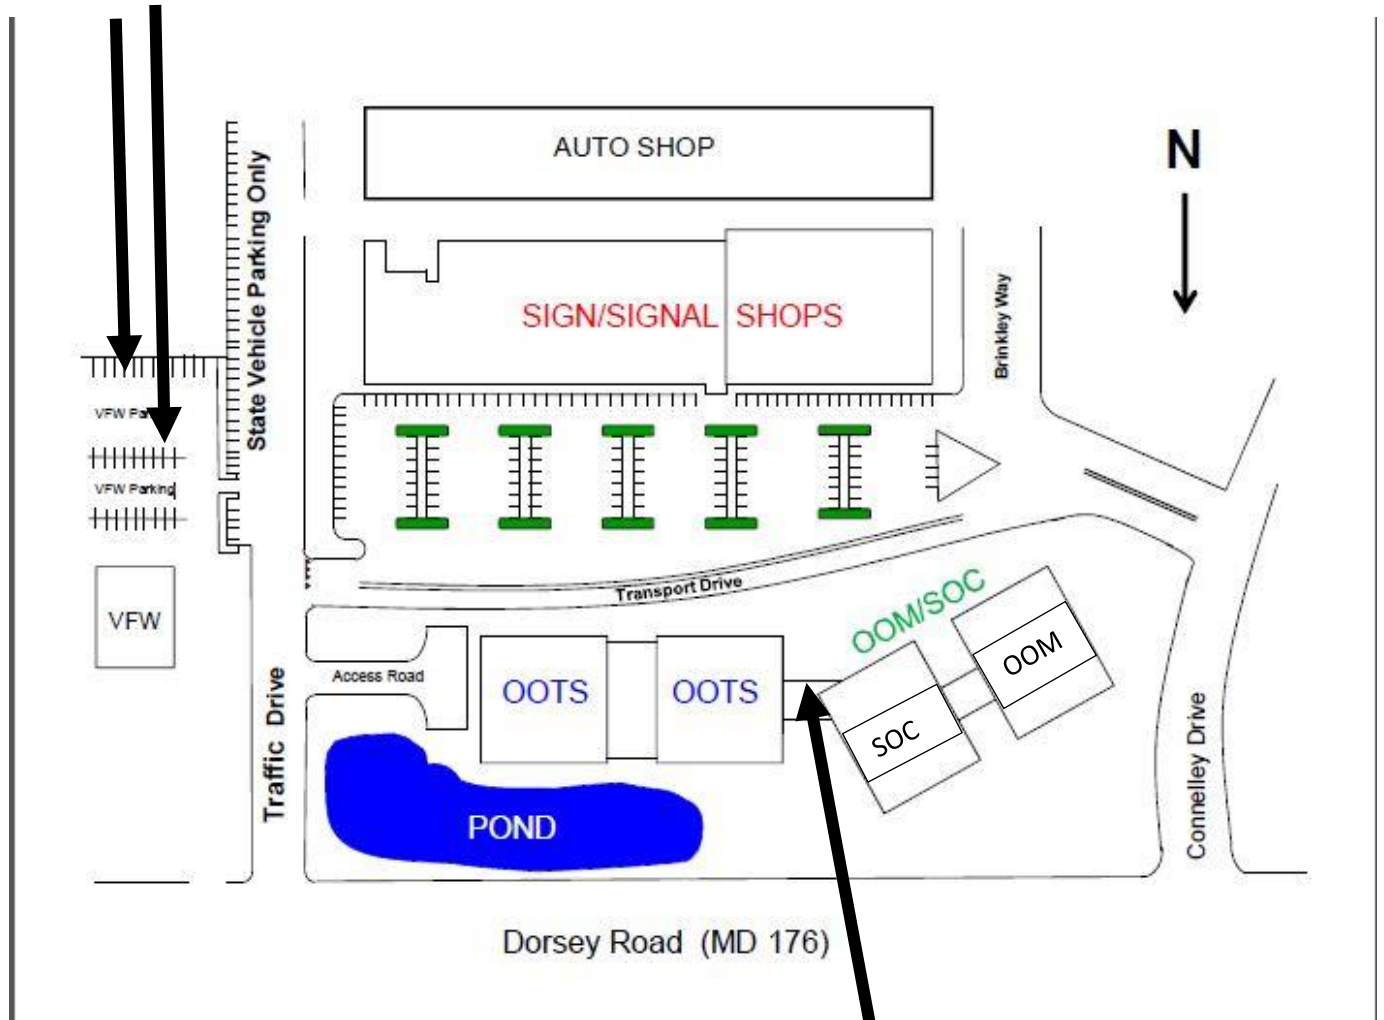

SHA Hanover Additional Parking

VFW Parking Lot: Please use the back rows farthest from the VFW building first.

ENTER BUILDING 1