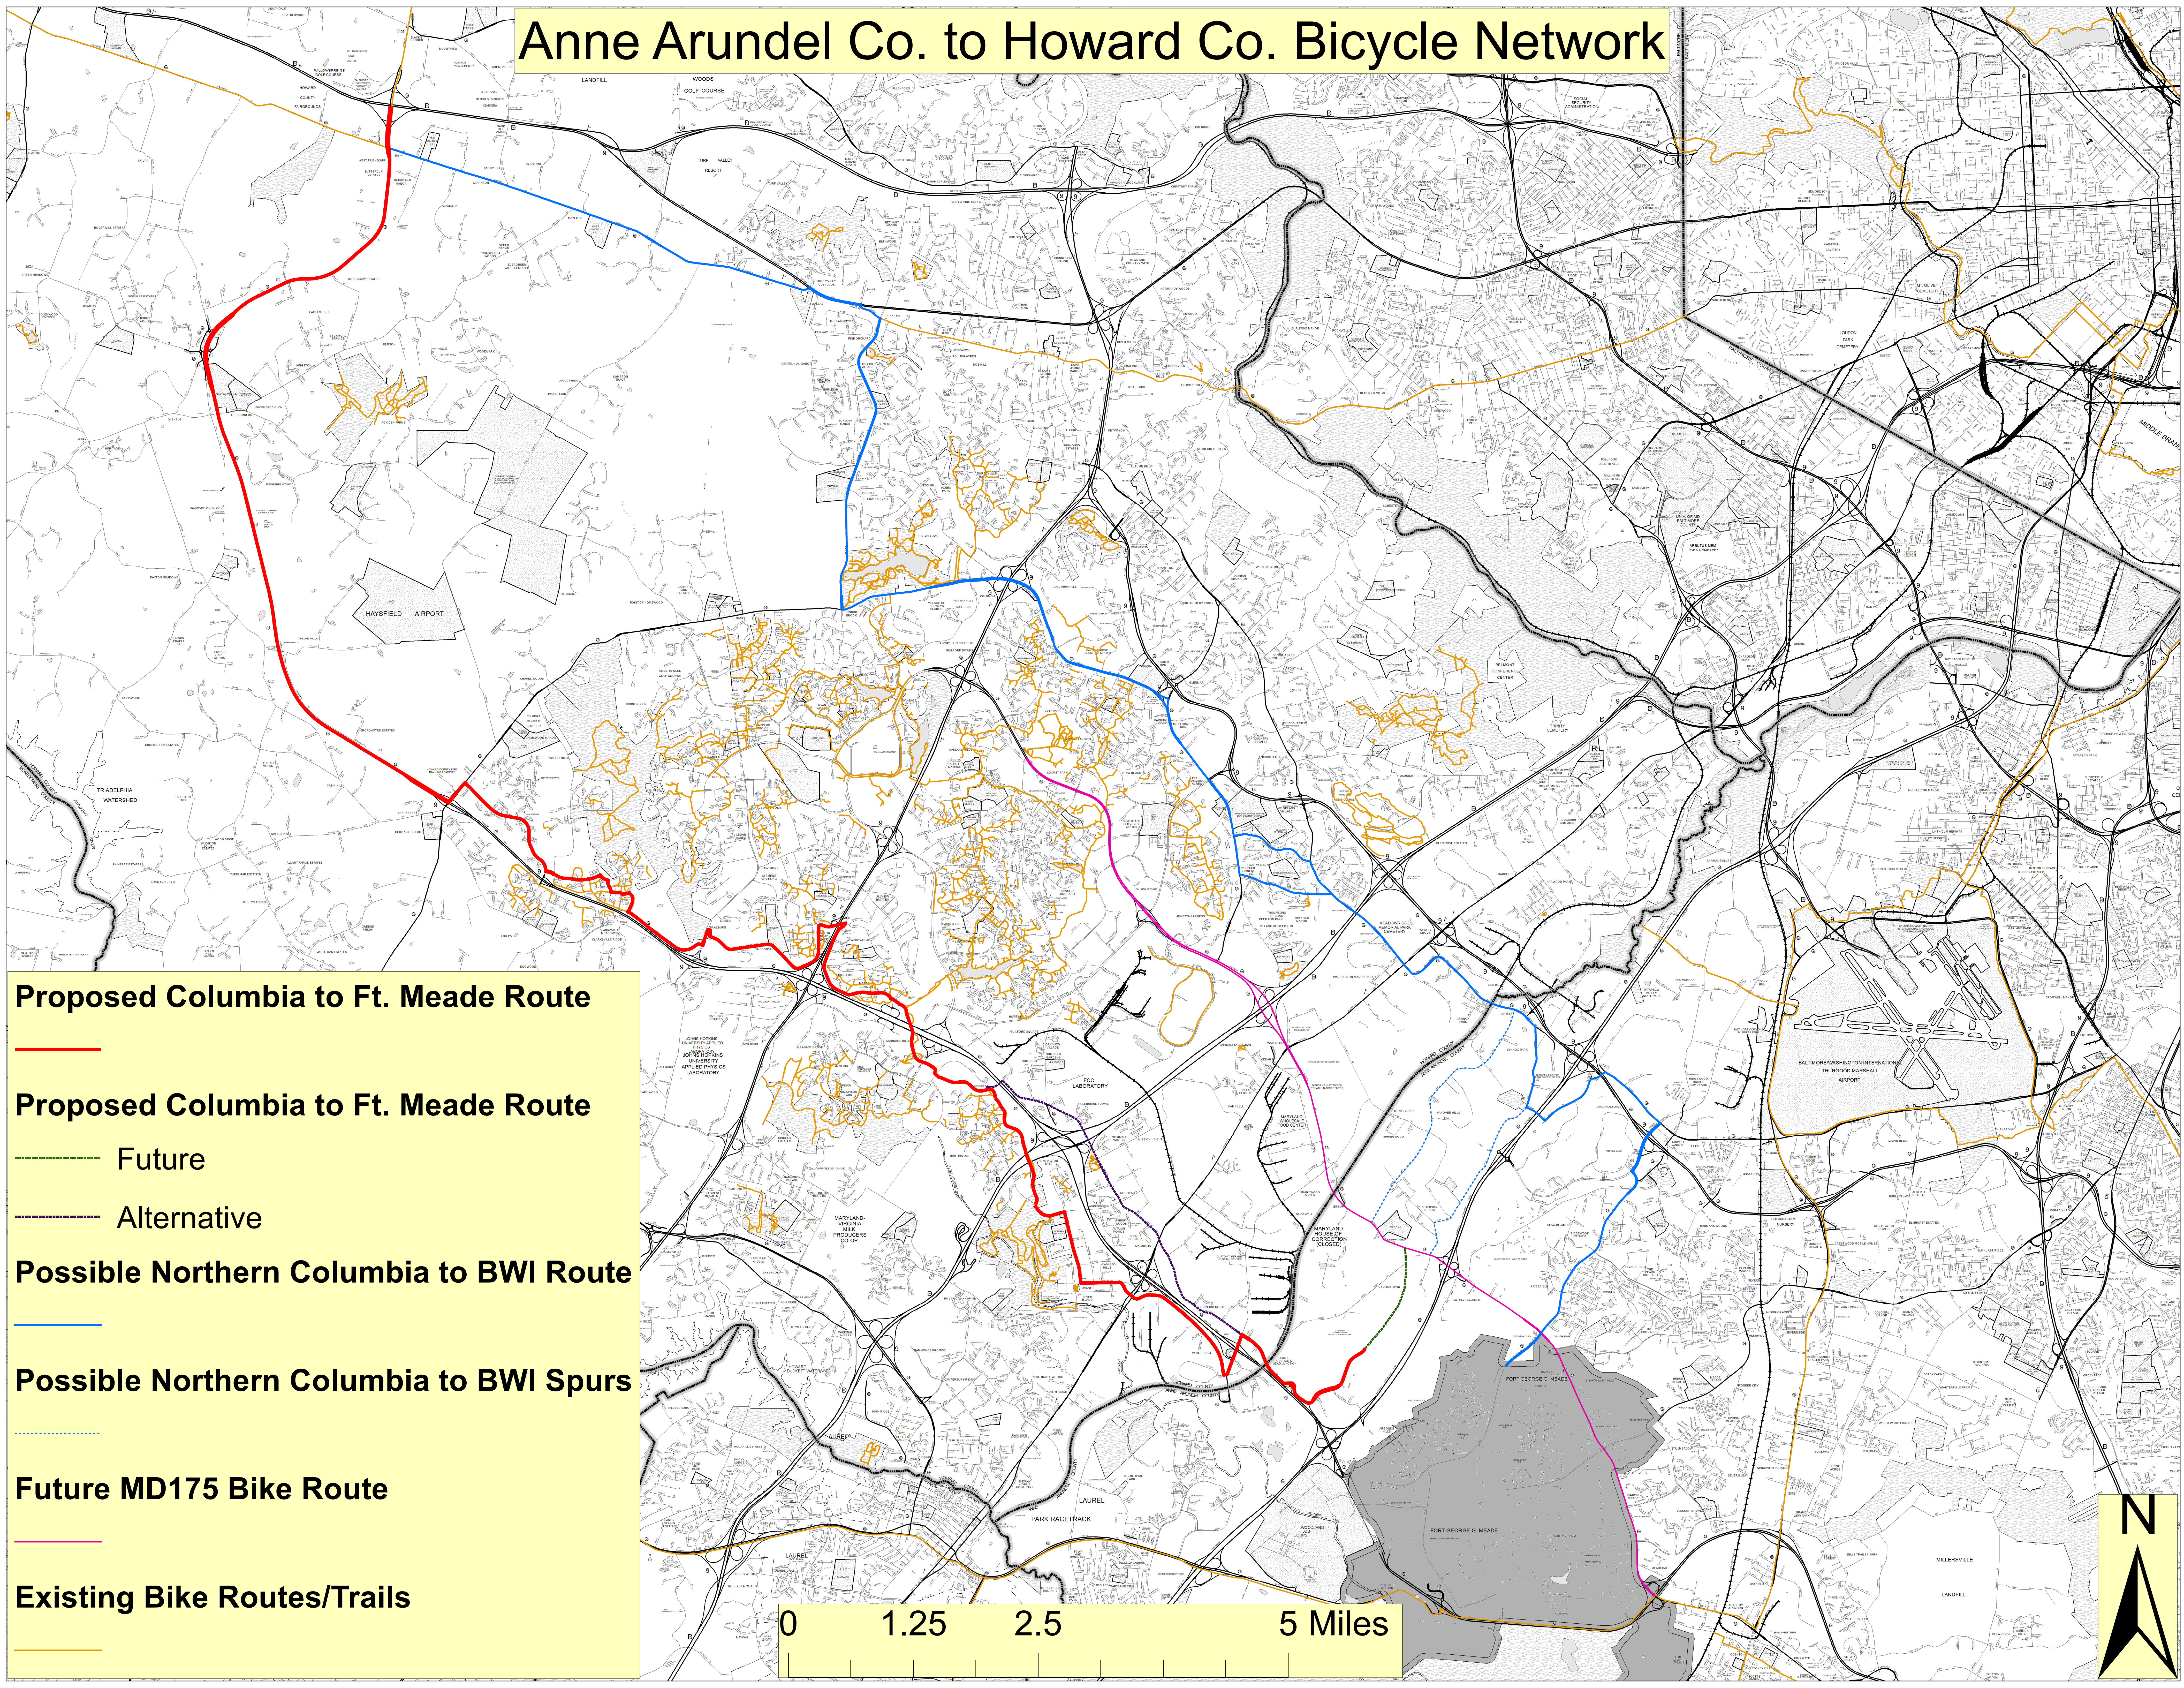

Anne Arundel Co. to Howard Co. Bicycle Network

Proposed Columbia to Ft. Meade Route
—

Proposed Columbia to Ft. Meade Route
Future
Alternative

Possible Northern Columbia to BWI Route
—

Possible Northern Columbia to BWI Spurs
.....

Future MD175 Bike Route
—

Existing Bike Routes/Trails
—