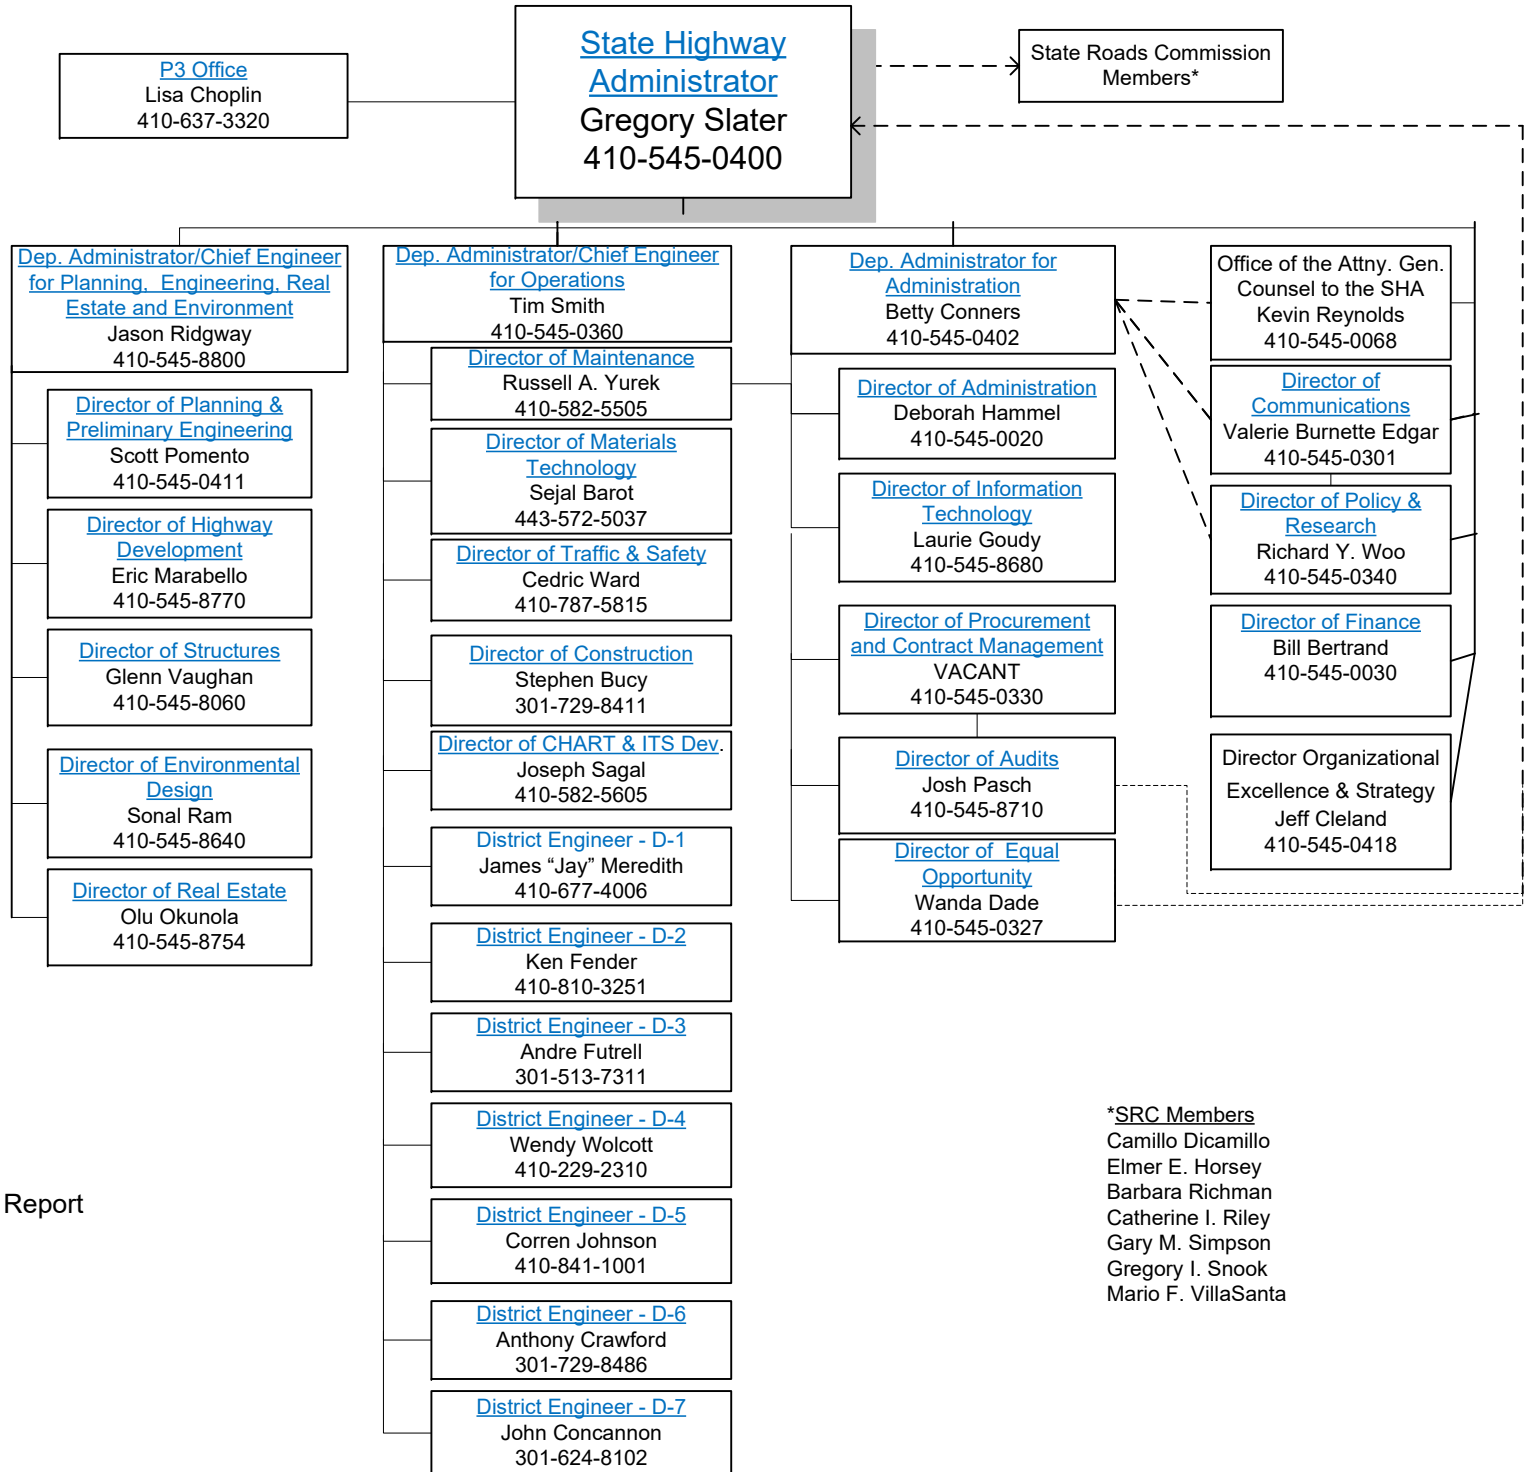

Organizational Structure
(09/17/18)

- - - Indirect Report

***SRC Members**
Camillo Dicamillo
Elmer E. Horsey
Barbara Richman
Catherine I. Riley
Gary M. Simpson
Gregory I. Snook
Mario F. VillaSanta